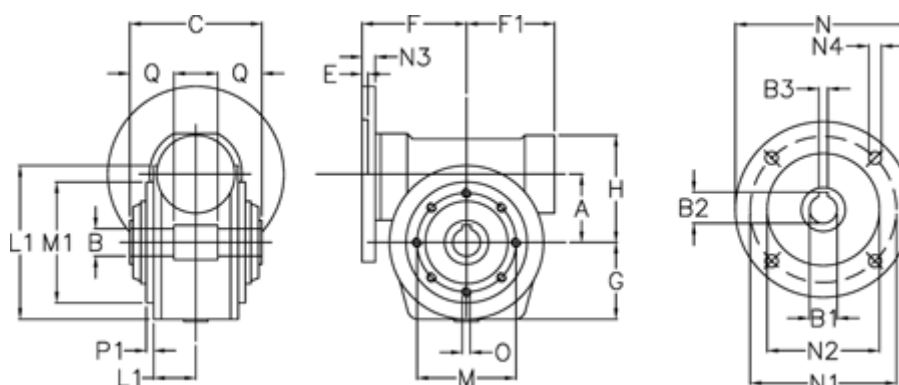

Article number: 3902049028728
 Description: Worm gear
 VF 49-P-28-71B14

Measures

A	= 49.5	F1	= 63	N1	= 85
B	= 25 H7	G	= 56	N2	= 70
B1 E7	= 14	H	= 80	N3	= 10.5
B2	= 16.3	L	= 107.5	N4	= 6.5
B3 H9	= 5	L1	= 36.8	O	= M6x8
C	= 82	M	= 94	P1	= 2.5
E	= 3	M1	= 68	Q	= 22.5
F	= 70	N	= 105		